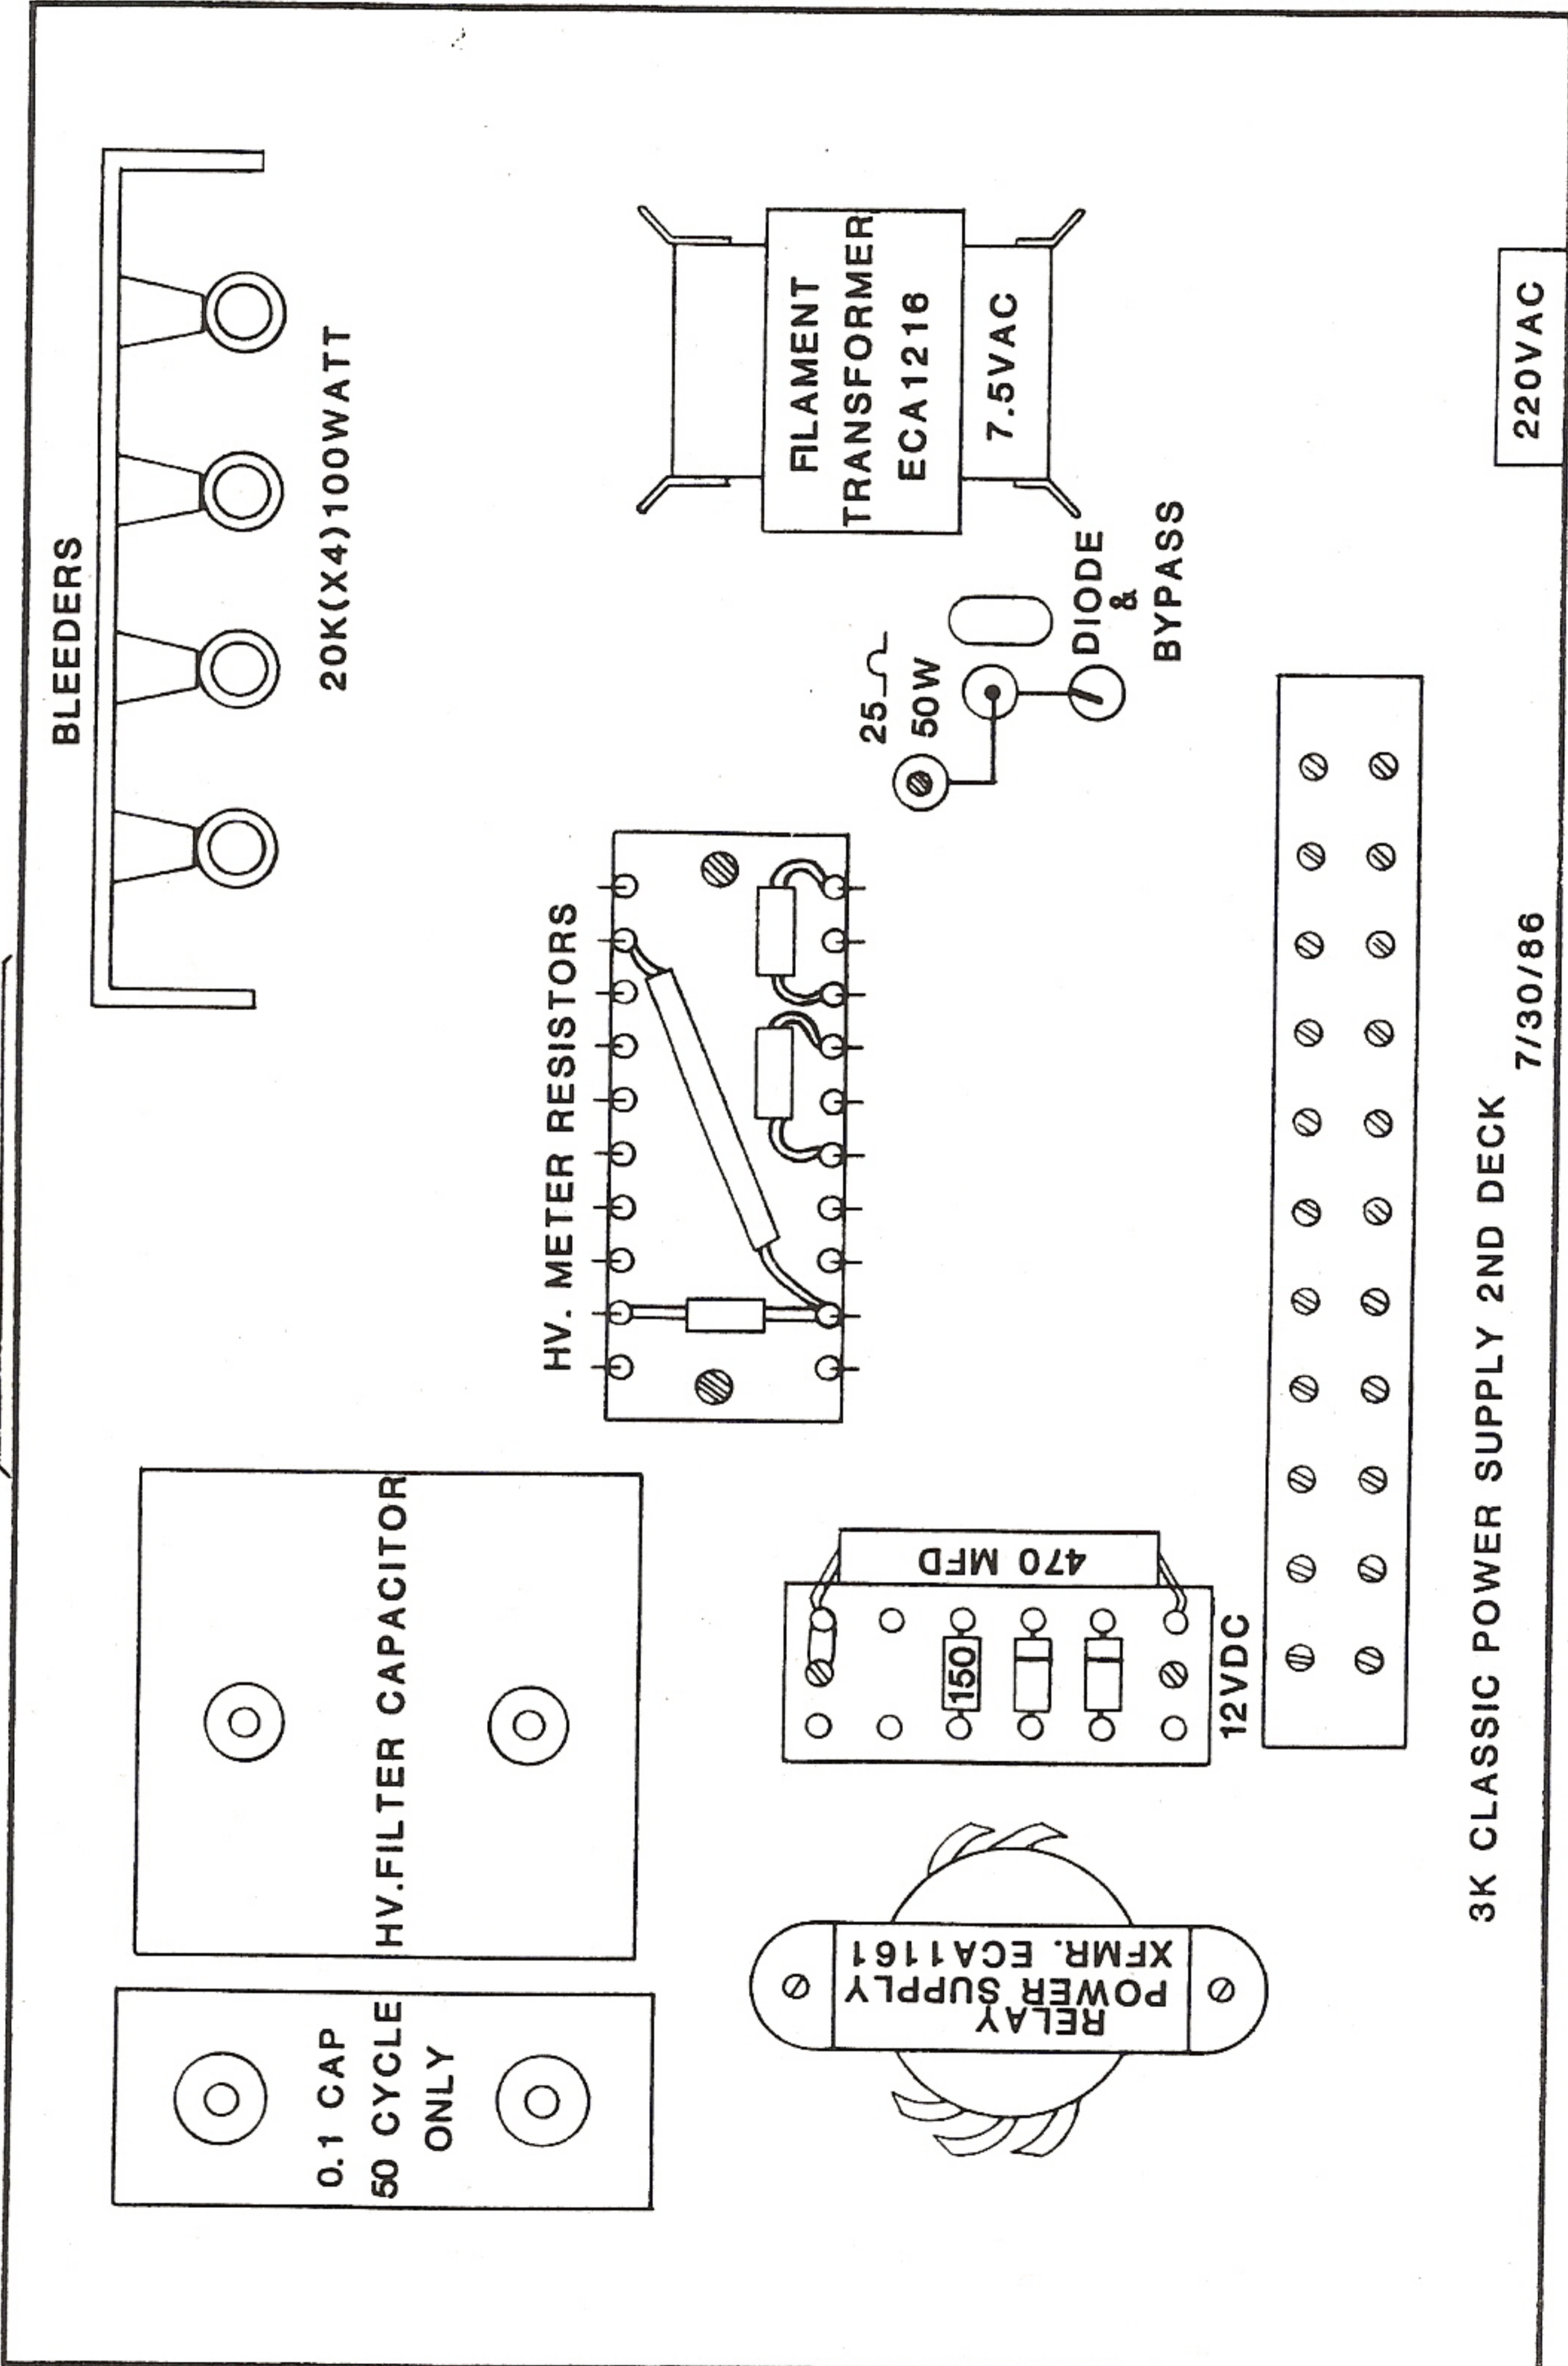

ON CABINET—THIS AREA FOR
CW/SSB SW
CIRCUIT BREAKERS
FUSES(X2)

3K CLASSIC POWER SUPPLY 2ND DECK 7/30/86